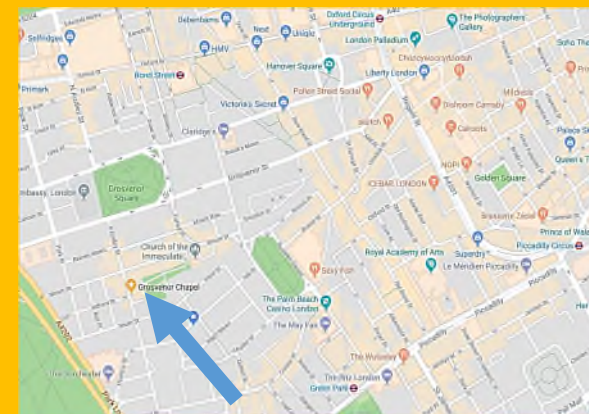

If you are coming from Oxford Street or Bond Street, you can take bus 10 or 390 towards Victoria until you reach the Dorchester Hotel (Stop S), then turn left down Aldford Street.

If you are coming from Hyde Park corner, you can take bus 74, 10, 137 or 414 towards Marylebone until you reach the Dorchester Hotel (Stop T) then cross Park Lane and walk down Aldford Street.

If you are coming from Berkeley Square, walk west down Hill Street until you reach South Audley Street then turn right onto South Audley Street.

**Where to find us:**

**At the back of the Grosvenor Chapel  
24 South Audley Street  
London  
W1K 2PA**

Entry to the club is at the back of the Chapel in Mount Street Gardens.

The nearest tube stations are Bond Street, Marble Arch, Hyde Park Corner and Green Park.

If you are coming from Oxford Street or Bond Street, you can take bus 10 or 390 towards Victoria until you reach the Dorchester Hotel (Stop S), then turn left down Aldford Street.

If you are coming from Hyde Park corner, you can take bus 74, 10, 137 or 414 towards Marylebone until you reach the Dorchester Hotel (Stop T) then cross Park Lane and walk down Aldford Street.

If you are coming from Berkeley Square, walk west down Hill Street until you reach South Audley Street then turn right onto South Audley Street.