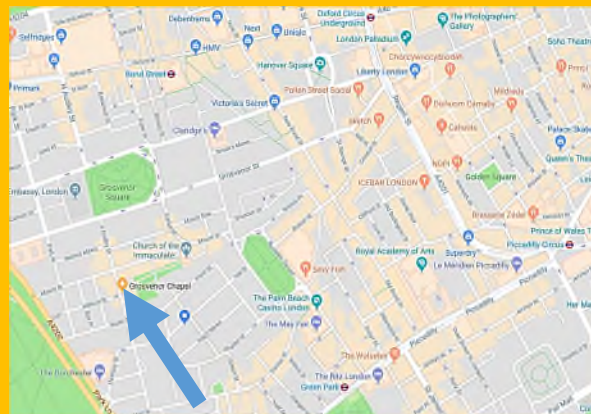

Entry to the club is at the back of the Chapel in Mount Street Gardens.

The nearest tube stations are Bond Street, Marble Arch, Hyde Park Corner and Green Park.

If you are coming from Oxford Street or Bond Street, you can take bus 10 or 390 towards Victoria until you reach the Dorchester Hotel (Stop S), then turn left down Aldford Street.

If you are coming from Hyde Park corner, you can take bus 74, 10, 137 or 414 towards Marylebone until you reach the Dorchester Hotel (Stop T) then cross Park Lane and walk down Aldford Street.

If you are coming from Berkeley Square, walk west down Hill Street until you reach South Audley Street then turn right onto South Audley Street.

Where to find us:

**At the back of the Grosvenor Chapel
24 South Audley Street
London
W1K 2PA**

Entry to the club is at the back of the Chapel in Mount Street Gardens.

The nearest tube stations are Bond Street, Marble Arch, Hyde Park Corner and Green Park.

If you are coming from Oxford Street or Bond Street, you can take bus 10 or 390 towards Victoria until you reach the Dorchester Hotel (Stop S), then turn left down Aldford Street.

If you are coming from Hyde Park corner, you can take bus 74, 10, 137 or 414 towards Marylebone until you reach the Dorchester Hotel (Stop T) then cross Park Lane and walk down Aldford Street.

If you are coming from Berkeley Square, walk west down Hill Street until you reach South Audley Street then turn right onto South Audley Street.

Where to find us:

**At the back of the Grosvenor Chapel
24 South Audley Street
London
W1K 2PA**